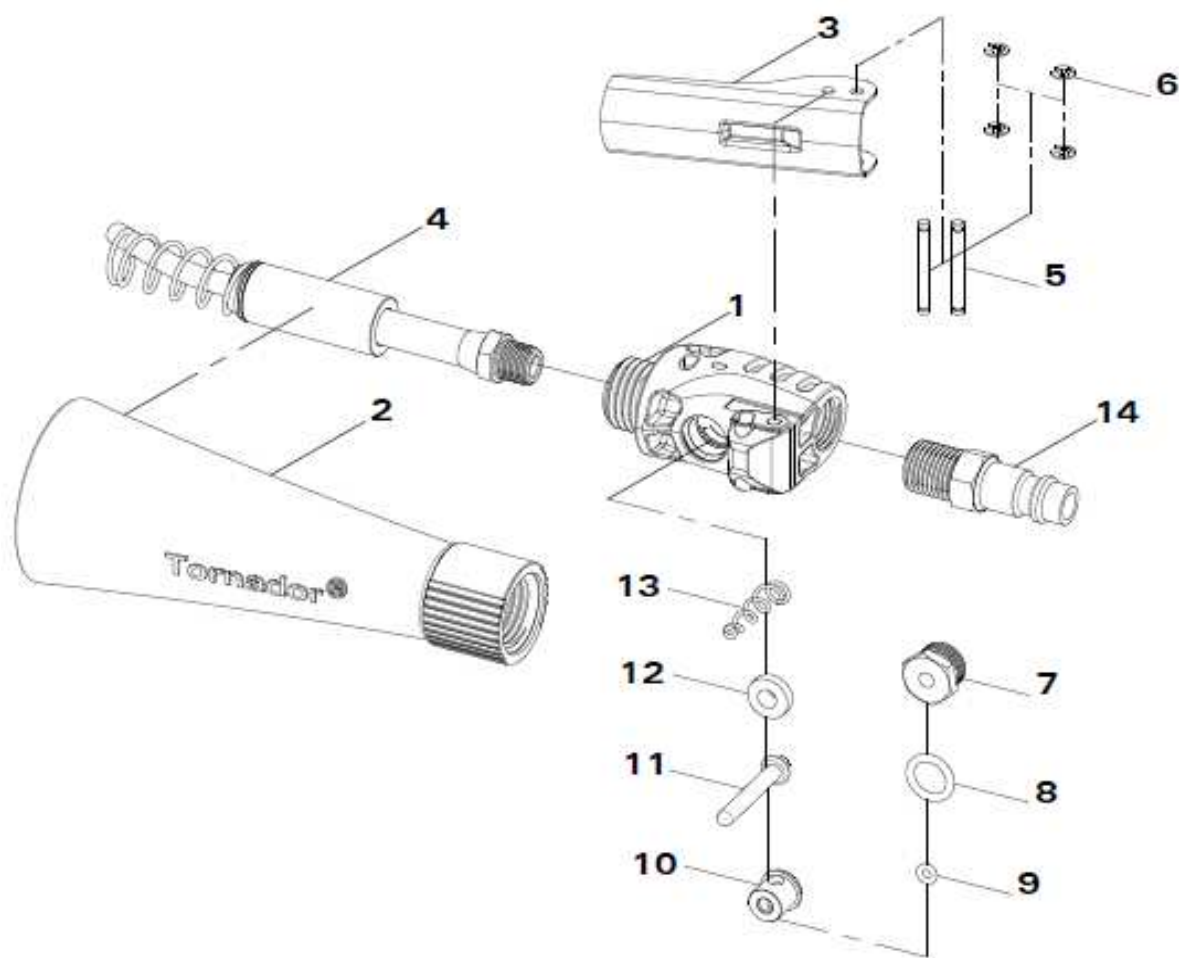

Z-008 Tornador Mini-RS

Ref. No.	Part No.	Description	Q'ty	Ref. No.	Part No.	Description	Q'ty
1	SPZ007001	Housing	1	11	SPZ007008	Valve Stem	1
2	SPZ008001-BW	Nozzle	1	12	SPZ010013	Gasket	1
3	SPZ007003	Trigger	1	13	SPZ007009	Spring	1
4	SPZ0080AK-BW	Mini Spring Rotate Set	1	14	CP-L14M	Air Nipple	1
5	SPZ007004	Pin	2				
6	SPZ007005	E-Clip	4				
7	SPZ007006	Screw	1				
8	SPZ010028	O-Ring (9 x 2)	1				
9	SPZ010027	O-Ring (3.5 x 1.5)	1				
10	SPZ007007	Bushing	1				