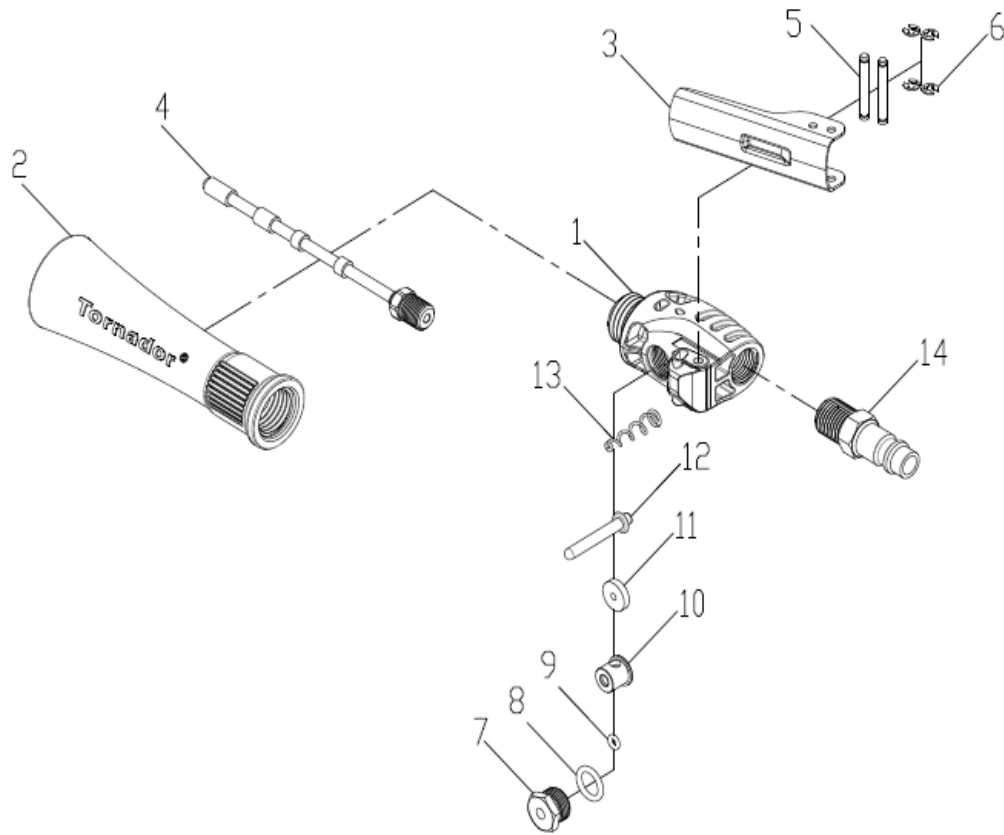

Z-007 Tornador Mini

Ref. No.	Part No.	Description	Q'ty	Ref. No.	Part No.	Description	Q'ty
1	SPZ007001	Housing	1	11	SPZ010013	Gasket	1
2	SPZ007002	Nozzle	1	12	SPZ007008	Valve Stem	1
3	SPZ007003	Trigger	1	13	SPZ007009	Spring	1
4	SPZ017003	Weighted Tube Ass'y	1	14	CP-L14M	Air Nipple	1
5	SPZ007004	Pin	2				
6	SPZ007005	E-Clip	4				
7	SPZ007006	Screw	1				
8	SPZ010028	O-Ring	1				
9	SPZ010027	O-Ring	1				
10	SPZ007007	Bushing	1				