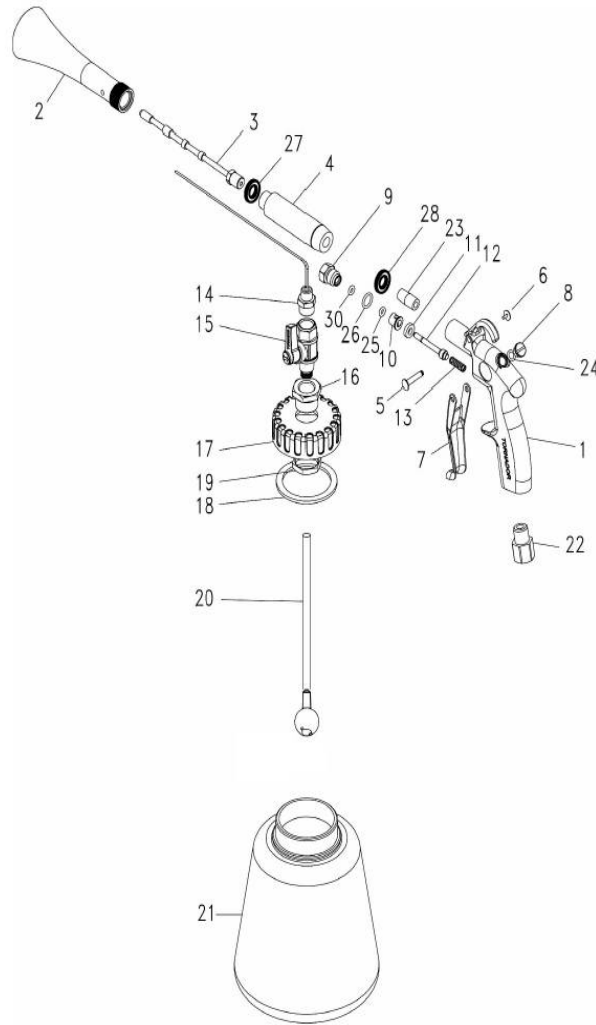

# Z-010

## Pulse Spray Pneumatic Cleaning Gun

Ref. No.	Part No.	Description	Ref. No.	Part No.	Description
1	SPZ010001	Housing	17	SPZ010019C	Cap with hole and valve
2	SPZ010002A	Nozzle		SPZ010019A	Cap closed
	SPZ010002C	Nozzle with stainless steel insert	18	SPZ020014A	Gasket
3	SPZ010005	Weighted Tube Ass'y	19	SPZ010021	Nut
4	SPZ010006	Hose	20	SPZ010022	Tube Assy
5	SPZ010007A	Pin	21	ZZ-010	Cup-Set. Incl. 1xSPZ010019A 1x SPZ010020 (alt.SPZ020014A) 1x CUP
6	SPZ010008A	Screw			
7	SPZ010009	Trigger			
8	SPZ010010	Screw	22	SPZ010024A	Air Inlet (1/4"PF)
9	SPZ010011	Screw	23	SPZ010025	Screw
10	SPZ010012	Bushing	24	SPZ010026	O-Ring 5.5x1.5
11	SPZ010013	Gasket	25	SPZ010027	O-Ring 3.8x1.9
12	SPZ010014	Valve Stem	26	SPZ010028	O-Ring 9.3x1.78
13	SPZ010015	Spring	27	SPZ010029	Gasket
14	SPZ010016	Inner Tube Ass'y	28	SPZ010030	Gasket
15	SPZ010017	Air Reverse Switch Ass'y	30	SPZ010031	O-Ring 2x1
16	SPZ010018	Screw			